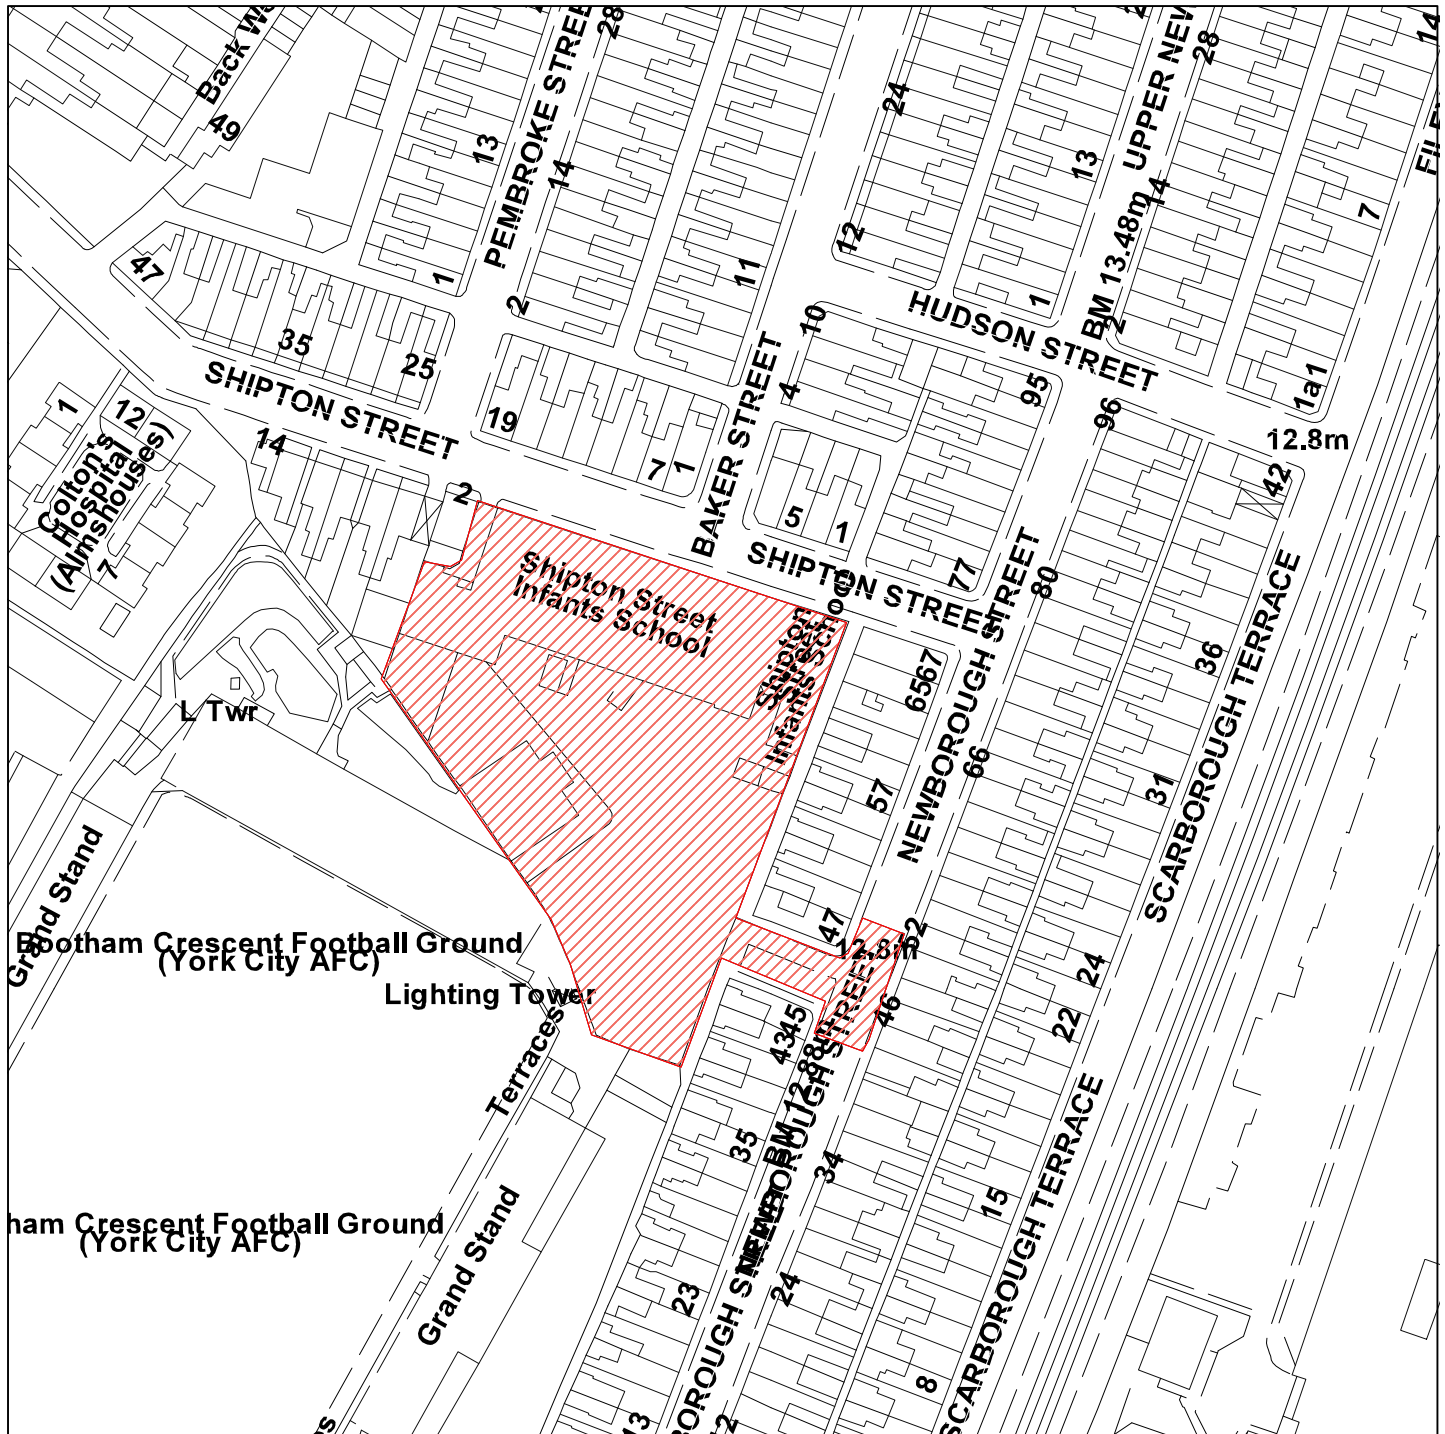

Shipton Street School

07/01633/FULM

GIS by ESRI (UK)

Scale : 1:1250

Reproduced from the Ordnance Survey map with the permission of the Controller of Her Majesty's Stationery Office © Crown Copyright 2000.

Unauthorised reproduction infringes Crown Copyright and may lead to prosecution or civil proceedings.

Produced using ESRI (UK)'s MapExplorer 2.0 - <http://www.esriuk.com>

Organisation	City Of York Council
Department	City Strategy
Comments	Application Site
Date	05 December 2008
SLA Number	Not Set